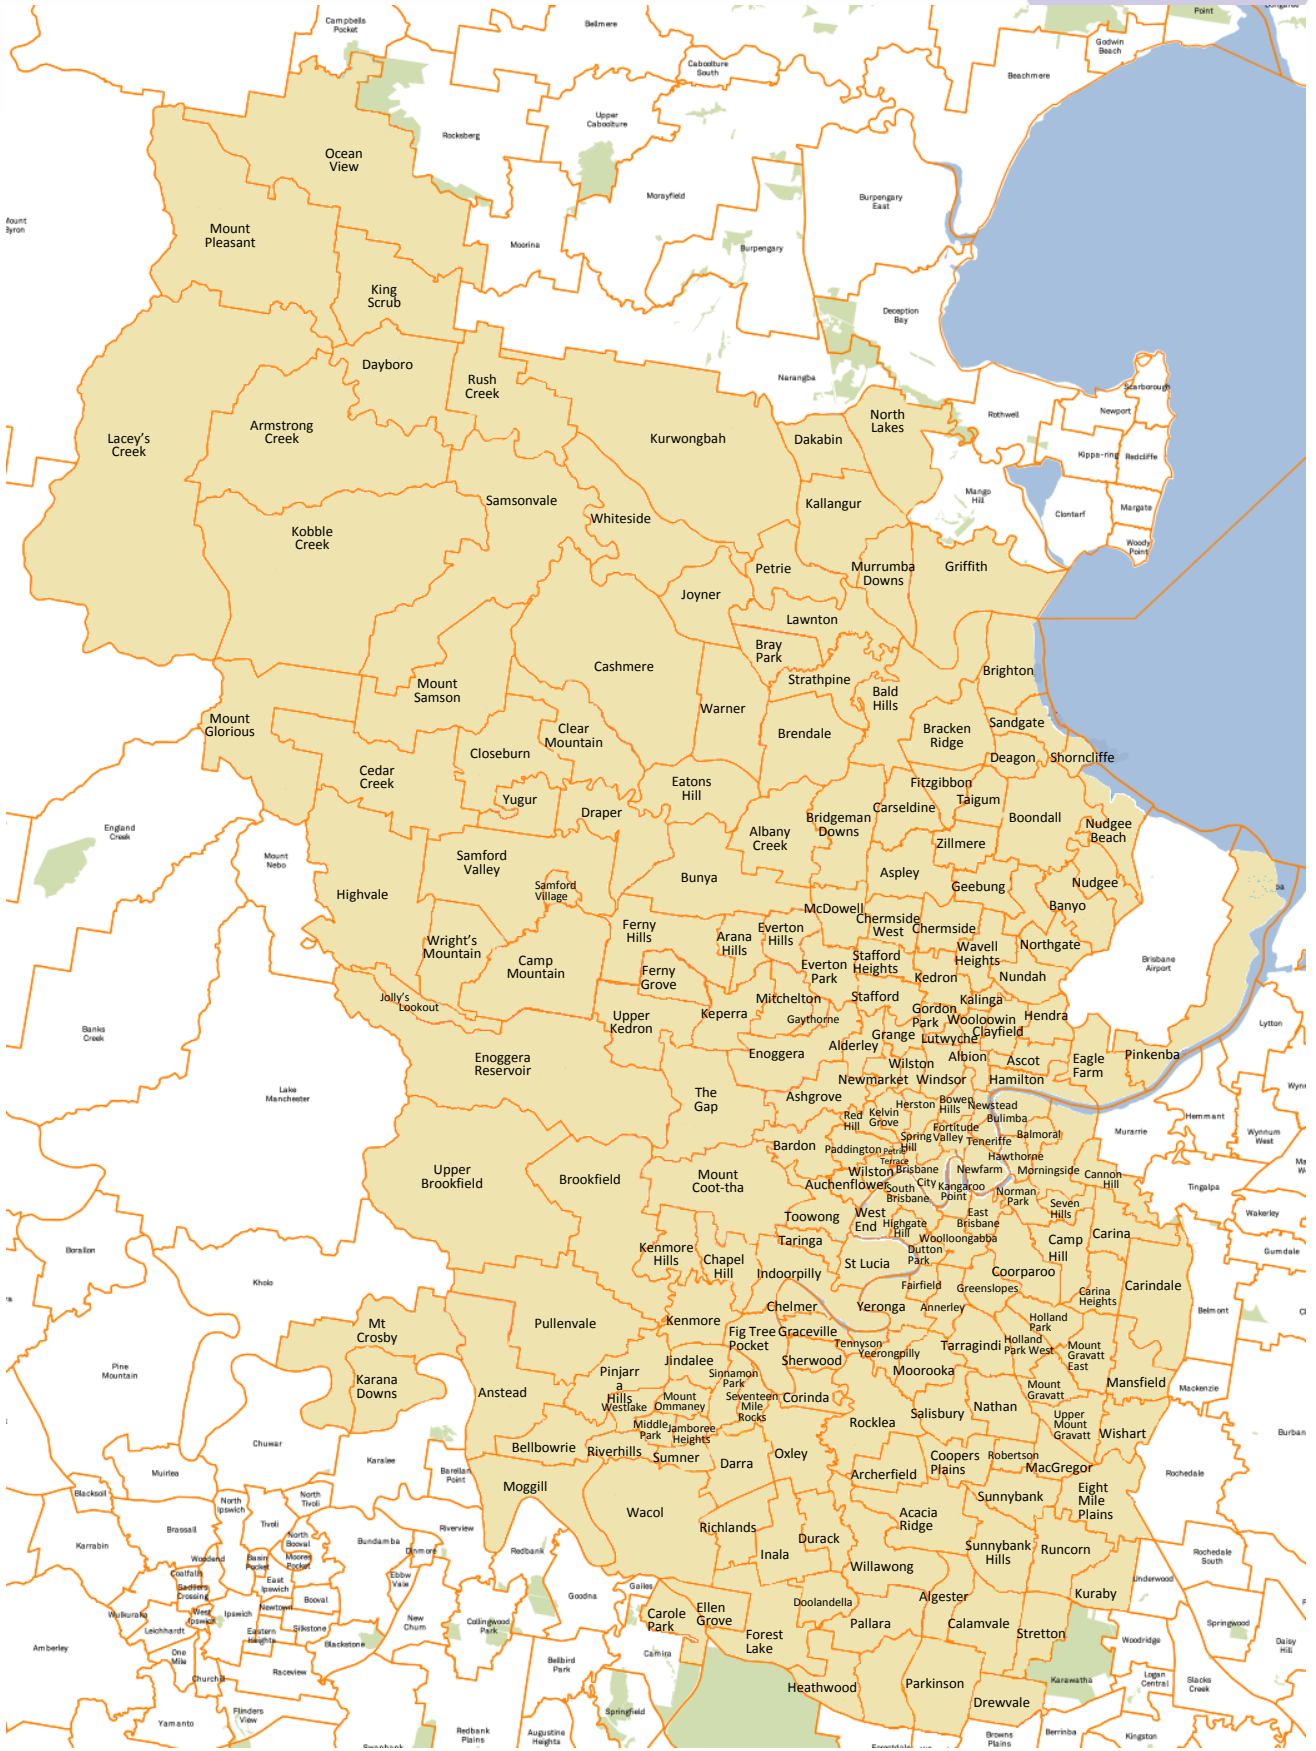

Queensland Centre for Perinatal and Infant Mental Health

Zero to Four Child and Youth Mental Health Service

Postcode List for Zero to Four CYMHS Referrals

Acacia Ridge 4110	Deagon 4017	Kenmore 4069	Riverhills 4074
Albany Creek 4035	Doolandella 4077	Kenmore Hills 4069	Robertson 4109
Albion 4010	Dorrington 4060	Keperra 4054	Rocklea 4106
Alderley 4051	Draper 4520	King Scrub 4521	Rosalie 4064
Algeria 4115	Drewvale 4116	Kobble Creek 4520	Runcorn 4113
Annerley 4103	Durack 4077	Kuraby 4112	Rush Creek 4521
Anstead 4070	Dutton Park 4102	Kurwongbah 4503	Salisbury 4107
Arana Hills 4054	Eagle Farm 4009	Lacey's Creek 4520	Samford 4520
Archerfield 4108	Eagle Junction 4011	Larapinta 4110	Samsonvale 4520
Armstrong Creek 4520	East Brisbane 4169	Lawnton 4501	Sandgate 4017
Ascot 4007	Eatons Hill 4037	Lutwyche 4030	Seven Hills 4170
Ashgrove 4060	Eight Mile Plains 4113	Macgregor 4109	Seventeen Mile Rocks 4073
Aspley 4034	Ekibin 4121	Mango Hill 4509	Sherwood 4075
Auchenflower 4066	Ellen Grove 4078	Mansfield 4122	Shorncliffe 4017
Bald Hills 4036	Enoggera 4051	Mater Hill 4101	Sinnamon Park 4073
Balmoral 4171	Everton Hills 4053	McDowall 4053	Skyline 4170
Banoon 4109	Everton Park 4053	Middle Park 4074	South Brisbane 4101
Banyo 4014	Fairfield 4103	Milton 4064	Spring Hill 4000
Bardon 4065	Ferny Grove 4055	Mitchelton 4053	St Johns Wood 4060
Bellbowrie 4070	Ferny Hills 4055	Moggill 4070	St Lucia 4067
Boondall 4034	Fig Tree Pocket 4069	Moorooka 4105	Stafford 4053
Bowen Hills 4006	Fitzgibbon 4018	Morningside 4170	Stafford Heights 4053
Bracken Ridge 4017	Forest Lake 4078	Mt Coot-tha 4066	Stones Corner 4120
Bray Park 4500	Fortitude Valley 4006	Mt Crosby 4306	Strathpine 4500
Brendale 4500	Fruitgrove 4113	Mt Glorious 4520	Stretton 4116
Bridgeman Downs 4035	Galloways Hill 4171	Mt Gravatt 4122	Sumner 4074
Brighton 4017	Gaythorne 4051	Mt Gravatt East 4122	Sunnybank 4109
Brisbane 4000	Geebung 4034	Mt Nebo 4520	Sunnybank Hills 4109
Brookfield 4069	Gordon Park 4031	Mt Ommaney 4074	Taigum 4018
Bulimba 4171	Graceville 4075	Mt Pleasant 4521	Taringa 4068
Bunya 4055	Grange 4051	Mt Samson 4520	Tarragindi 4121
Bunyaville 4053	Greenslopes 4120	Murarrie 4172	Teneriffe 4005
Buranda 4102	Griffin 4503	Murrumba Downs 4503	Tennyson 4105
Calamvale 4116	Griffith Uni 4222	Nathan 4111	The Gap 4061
Camp Hill 4152	Grovely 4054	New Farm 4005	Toombul 4012
Camp Mountain 4520	Hamilton 4007	Newmarket 4051	Toowong 4066
Cannon Hill 4170	Hawthorne 4171	Newstead 4006	Torwood 4066
Carina 4152	Heathwood 4110	Norman Park 4170	Upper Brookfield 4069
Carina Heights 4152	Hendra 4011	North Lakes 4509	Upper Kedron 4055
Carindale 4152	Herston 4006	Northgate 4013	Upper Mt Gravatt 4122
Carole Park 4300	Highgate Hill 4101	Nudgee 4014	Virginia 4014
Carseldine 4034	Highvale 4520	Nudgee Beach 4014	Wacol 4076
Cashmere 4500	Hill End 4101	Ocean View 4521	Warner 4500
Cedar Creek 4520	Holland Park 4121	Oxford Park 4053	Wavell Heights 4012
Chapel Hill 4069	Holland Park East 4121	Oxley 4075	Wellers Hill 4121
Chelmer 4068	Holland Park West 4121	Paddington 4064	West End 4101
Chermside 4032	Inala 4077	Pallara 4110	Westlake 4074
Chermside South 4032	Indooroopilly 4068	Parkinson 4115	Whites Hill 4152
Chermside West 4032	Ironside 4067	Parkinson 4115	Whiteside 4503
Clayfield 4011	Ithaca 4059	Petrie 4502	Wight's Mtn 4520
Clear Mountain 4500	Jamboree Heights 4074	Petrie Terrace 4000	Willawong 4110
Clifton Hill 4105	Jindalee 4074	Pinjarra Hills 4069	Wilston 4051
Closeburn 4520	Jolly's Lookout 4520	Pinkenba 4008	Windsor 4030
Coopers Plains 4108	Joyner 4500	Pullenvale 4069	Wishart 4122
Coorparoo 4151	Kallangur 4503	Queensport 4172	Wooloowin 4030
Corinda 4075	Kangaroo Point 4169	Rainworth 4065	Yeerongpilly 4105
Dakabin 4503	Karana Downs 4306	Red Hill 4059	Yeronga 4104
Darra 4076	Kedron 4031	Richlands 4077	Yugar 4520
Dayboro 4521	Kelvin Grove 4059	Ridgewood Heights 4115	Zillmere 4034